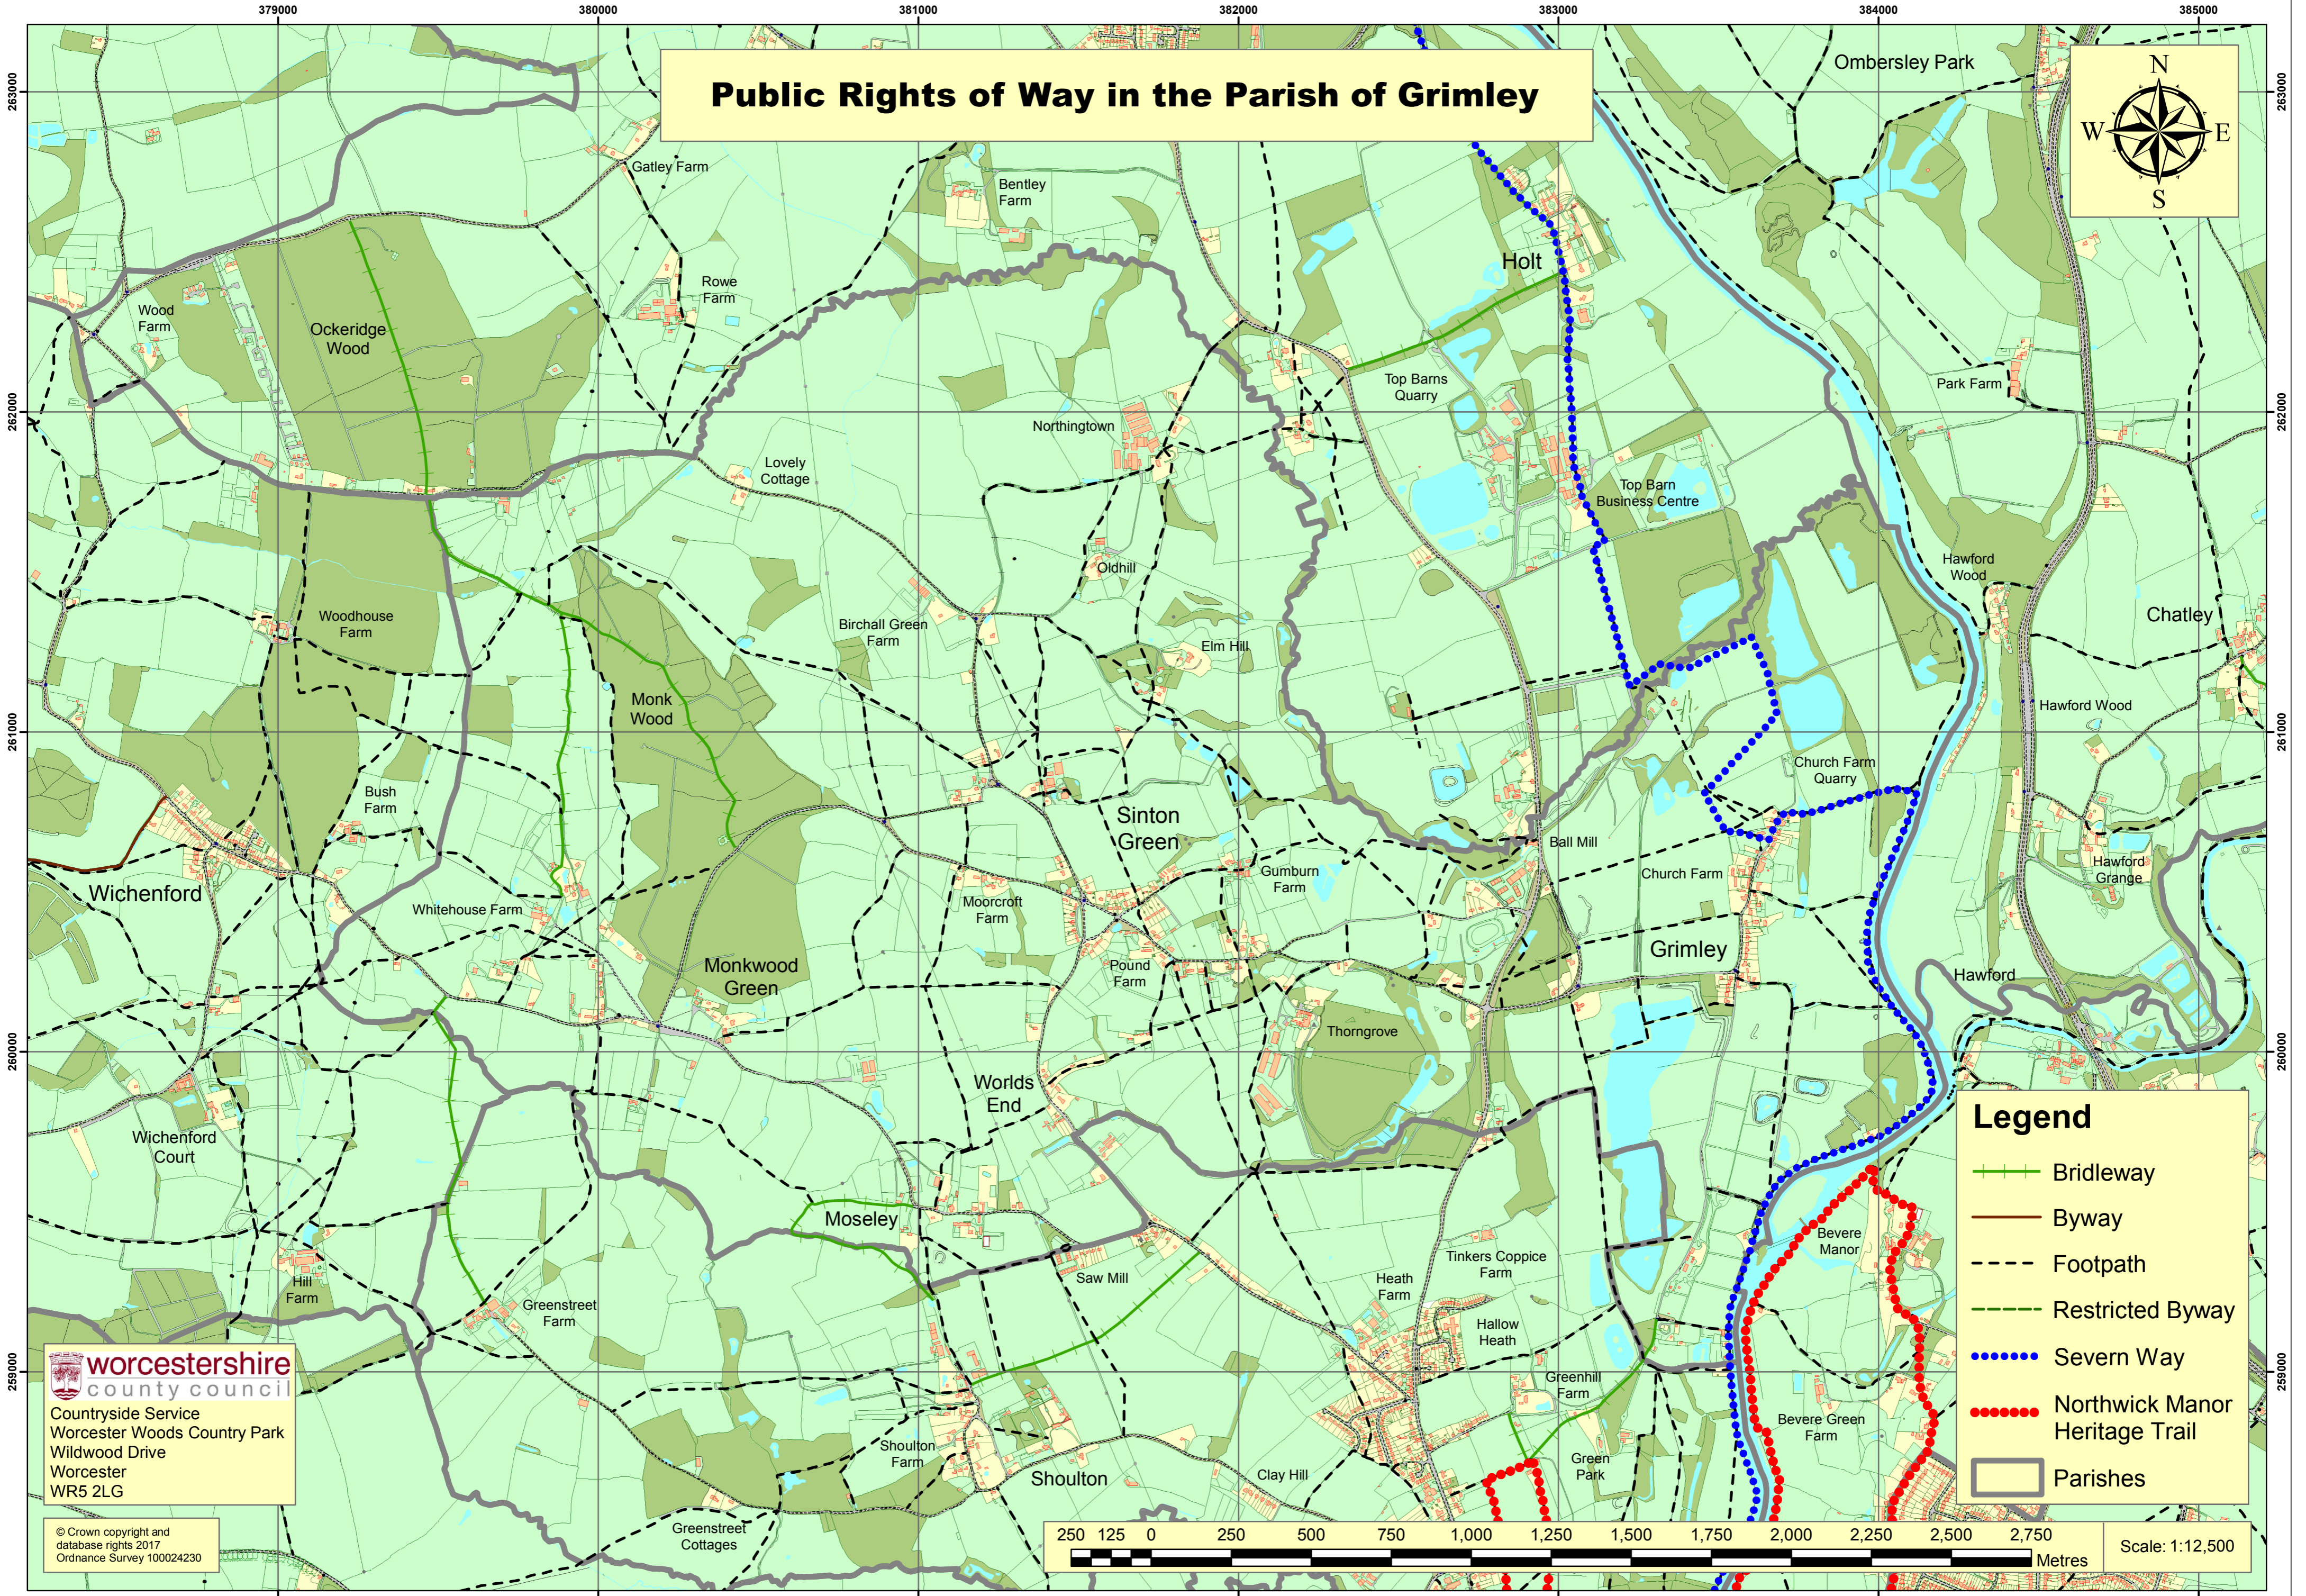

Public Rights of Way in the Parish of Grimley

Legend

- Bridleway
- Byway
- Footpath
- Restricted Byway
- Severn Way
- Northwick Manor Heritage Trail
- Parishes

worcestershire
county council

Countryside Service
Worcester Woods Country Park
Wildwood Drive
Worcester
WR5 2LG

© Crown copyright and
database rights 2017
Ordnance Survey 100024230